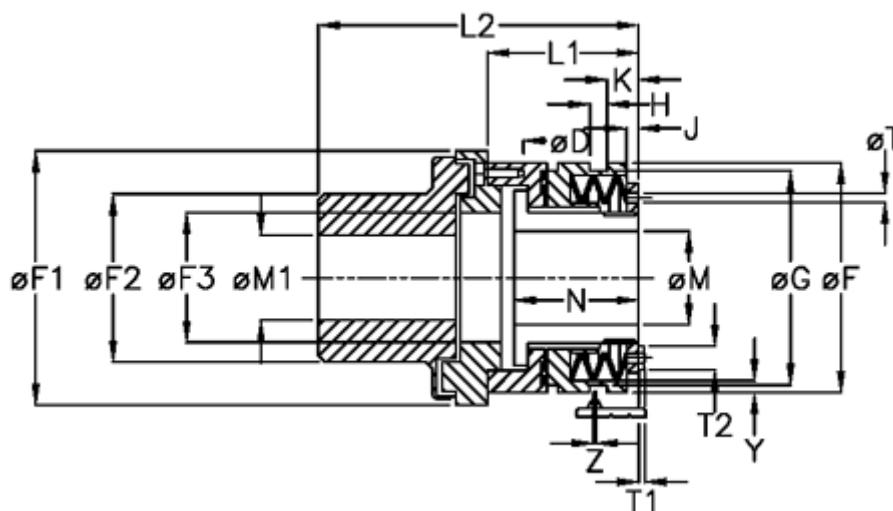

Article number: 46922042

Description: Torque limiter Safelifting D 20 M

Measures

| | | | | | |
|----------------------|--------------|--------|--------|----|-------|
| D | = 6xM5 | H | = 9 | T1 | = 3.0 |
| Disc spring mounting | = 5x1M | J | = 3.0 | T2 | = 7 |
| Disc spring version | = M - medium | K | = 8.0 | Y | = 2 |
| F | = 55 | L1 | = 39.0 | Z | = 0.0 |
| F1 | = 67 | L2 | = 90.0 | | |
| F2 | = 46 | M1 max | = 30 | | |
| F3 | = 33 | M max | = 20 | | |
| G | = 50.0 | M min | = 7 | | |